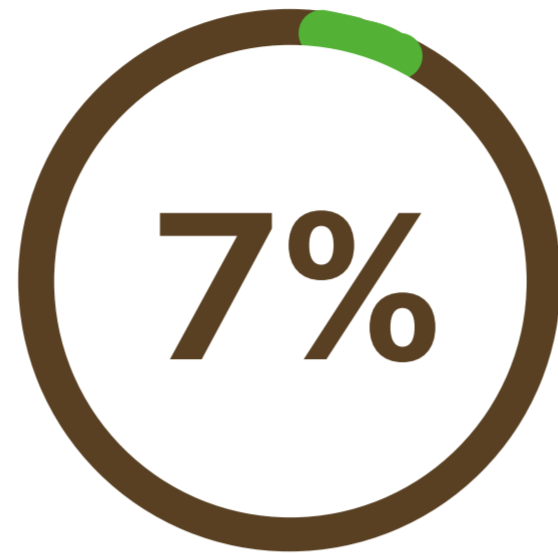

FORESTRY FACTS

WWW.FORESTRYWORKS.COM

Alabama forests provide over 125,000 jobs in timber production and processing

Forestry and forest products production account for 7% of Alabama's entire workforce

Alabama forests generate over \$22 billion in timber production & processing revenue